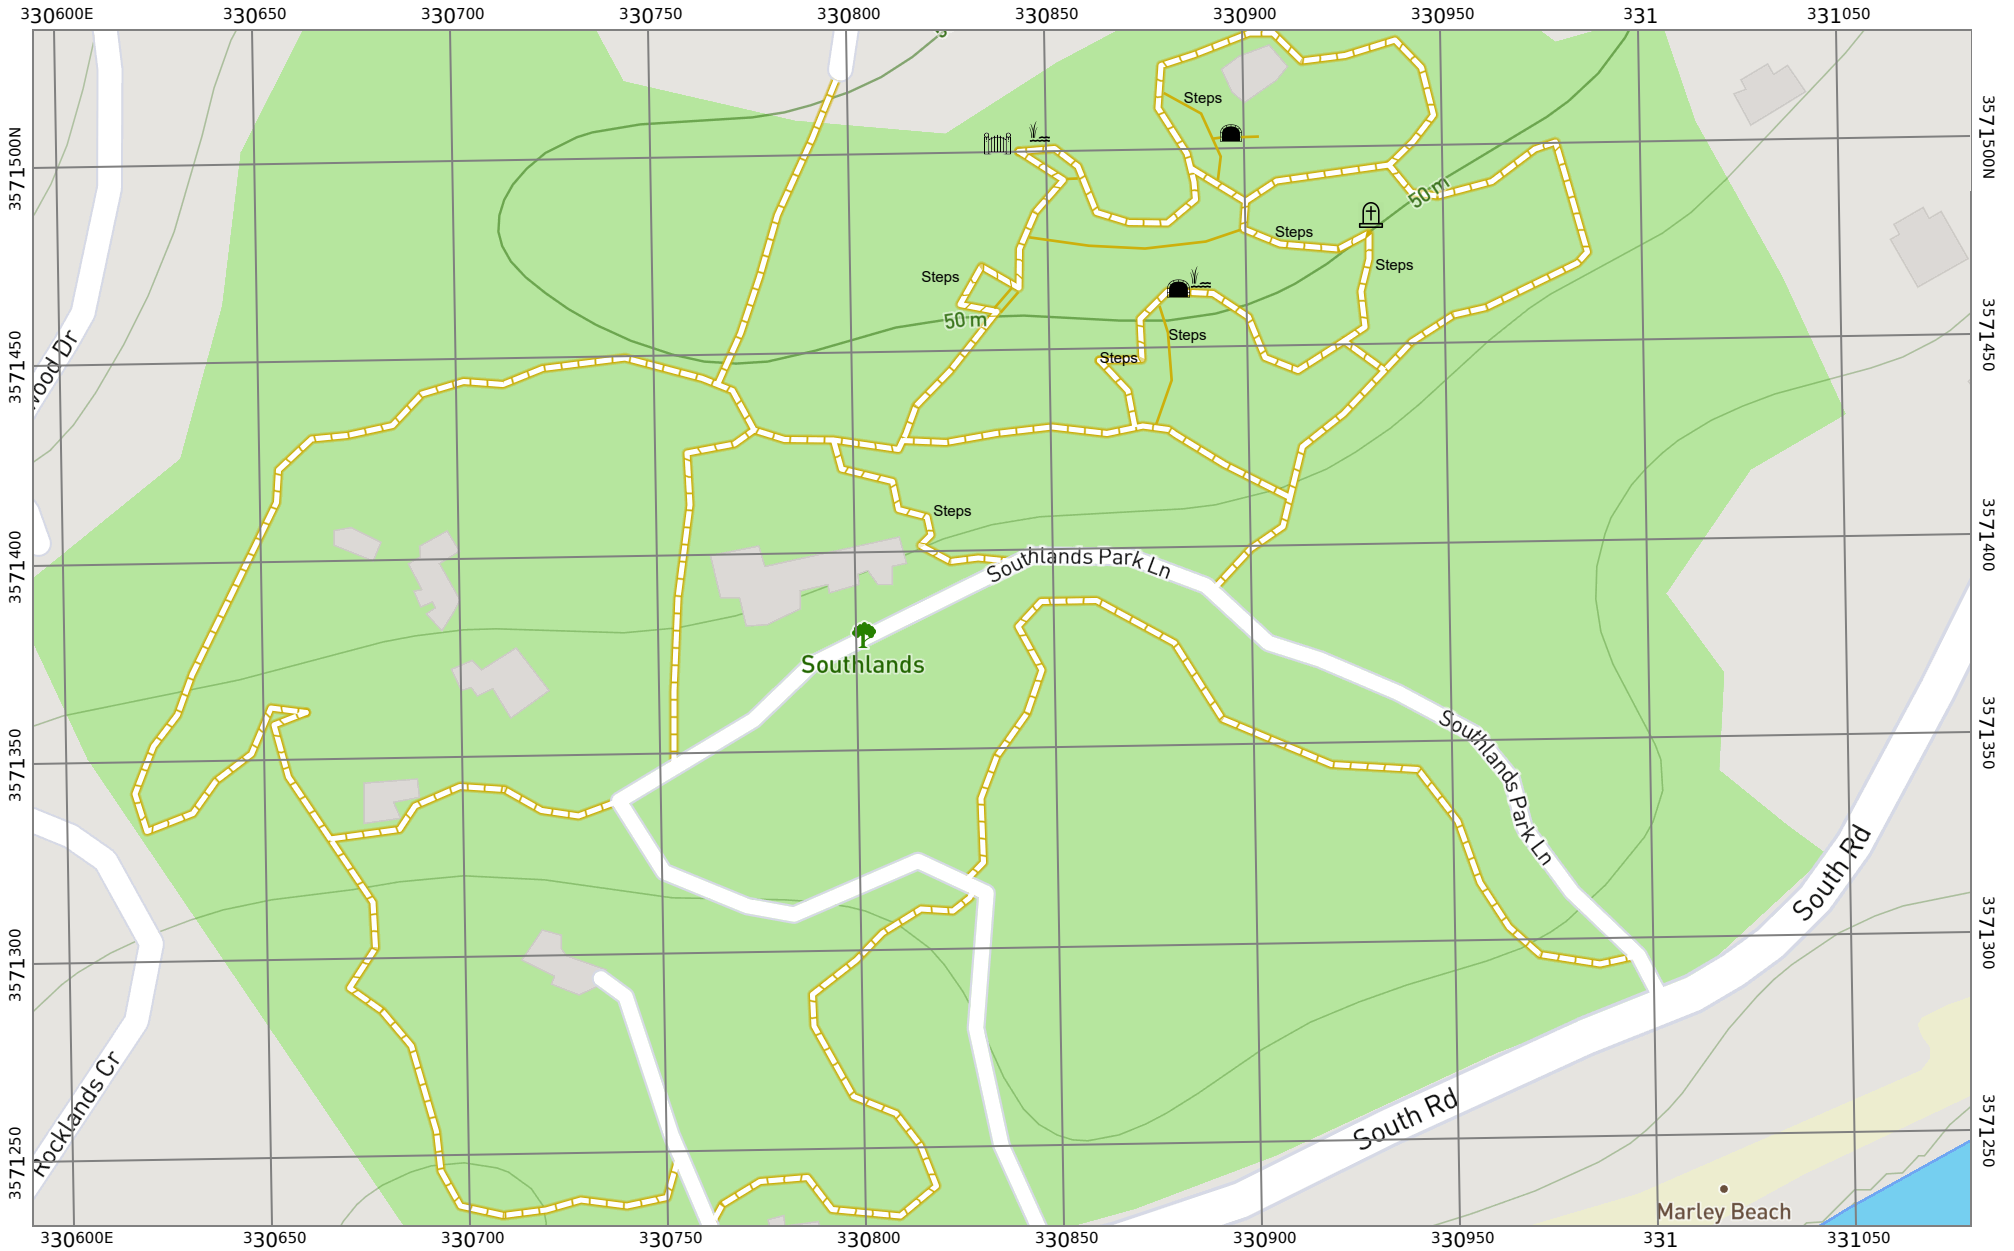

Southlands Bermuda Map

- Mausoleum
- Gates
- Tunnel
- Pond
- Path

MN
14.6°W
5/4/20

UTM Zone 20 Scale 1:1908 Datum WGS84